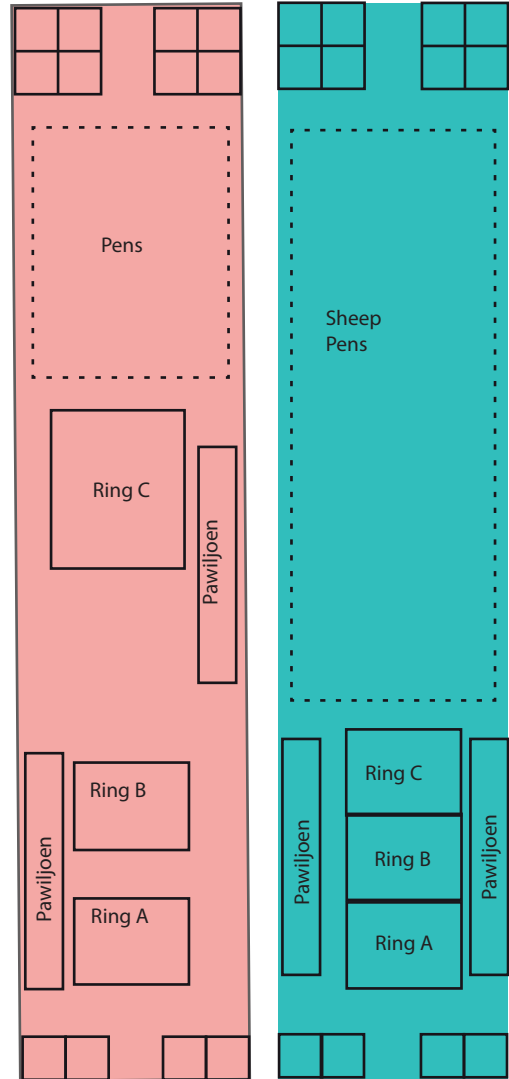

# Sale uitleg 9 Julie 2024

BKB Livestock Centre Overberg Youth Show

BKB Livestock Centre

Voermol Hall

BKB Exhibition Centre

All stands 3m wide x 3m deep

TOTAL Energies Hall

Neptun Hall