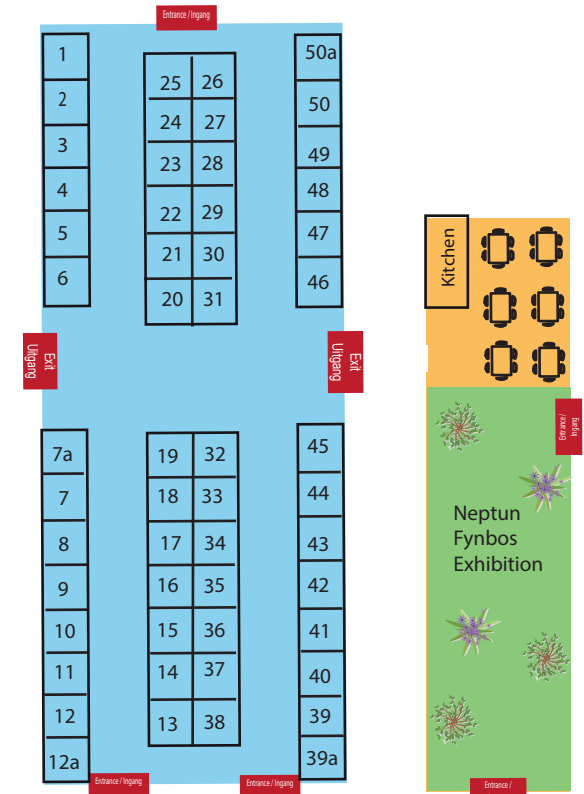

# Sale uitleg 9 Julie 2024

BKB Livestock Centre Overberg Youth Show

BKB Livestock Centre

Voermol Hall

BKB Exhibition Centre

All stands 3m wide x 3m deep

TOTAL Energies Hall

Neptun Hall